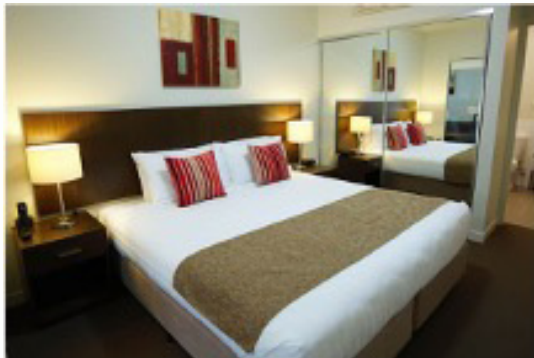

Hotels

Quest Midland

Quest Midland offers convenient accommodation situated perfectly between many of Perth's northeast attractions. From the Swan Valley Wineries to the leafy parklands of the hills. And located only 30 minutes from Perth's CBD. It is situated within easy walking distance to trains and buses as well as walking distance to shops and cafés of Midland. Quest Midland offers 1-2-bedroom apartments with full kitchen and laundry facilities. Pet Friendly. Contact Quest Midland today!

27 Rowe Avenue, The Springs, Rivervale
Reservations 08 6147 2468

Adina Apartment Hotel Perth

The perfect place to enjoy all the great things Perth has to offer while hosting a successful event is the Adina Hotel apartment in Perth. The hotel has three meeting rooms with a capacity of up to 140 people seated in the theatre style. A total of 138 spacious one- and two-bedroom flats, as well as generous studios are available at the hotel's serviced apartment style. Each apartment is modern and elegant, with all the comforts you need, such as a full kitchen equipped in your room laundries or an ample amount of housing space. You can swim in the hot outdoor pool, work out at the gym, you can bathe in a whirlpool or order food from the hotel's restaurant. With a good selection of wines and other beverages, Metro Bar & Bistro offers a fresh, modern cuisine. The terrace of the restaurant is a comfortable place for drinking and eating with friends or colleagues. Requests for guests in meals are also handled by the restaurant.